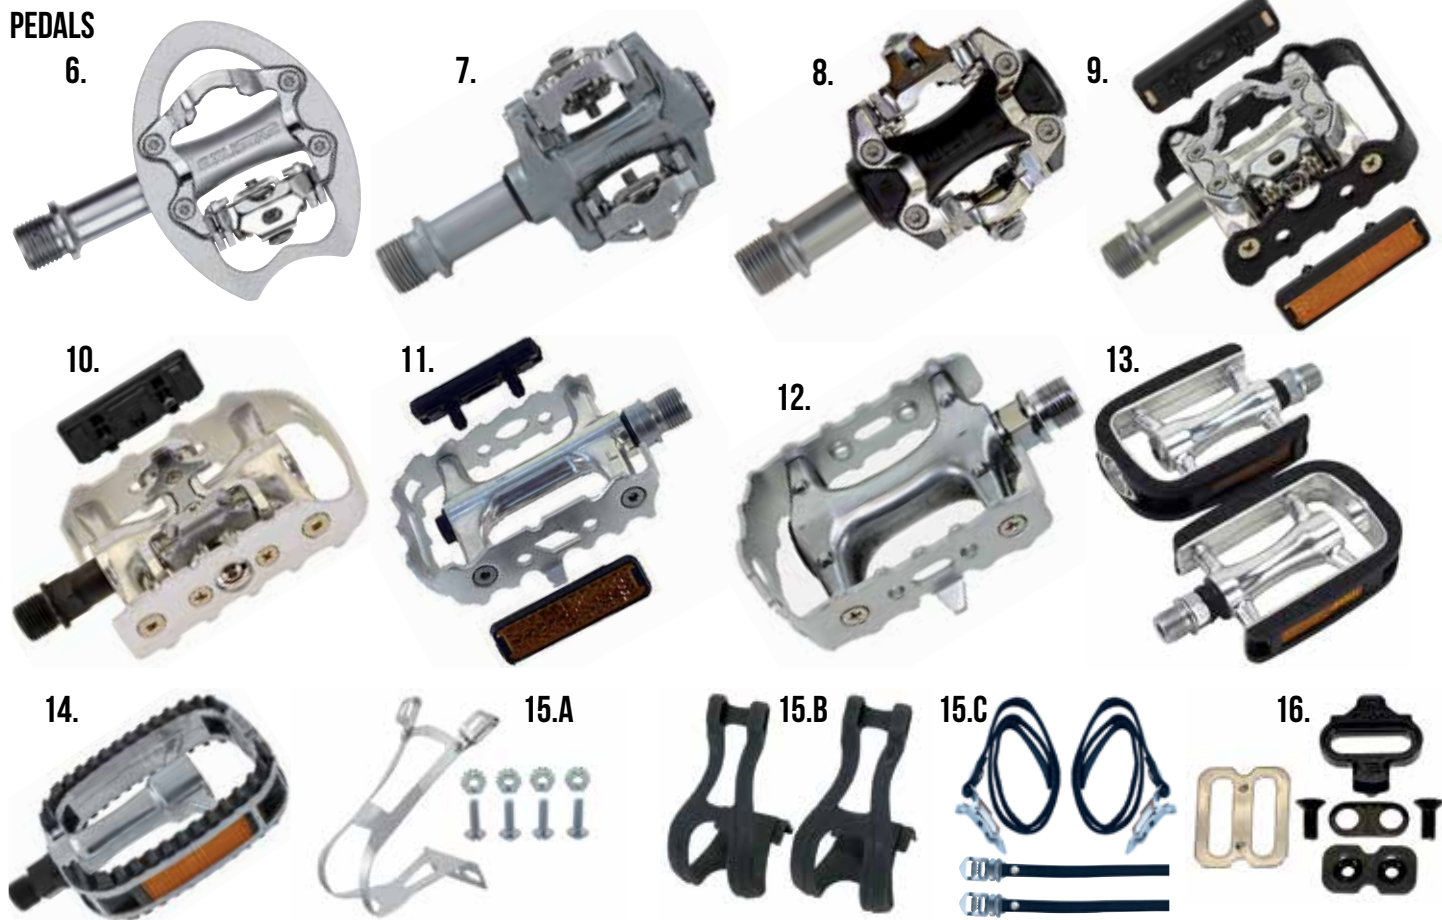

PEDALS

MIRRORS

6. EXUSTAR ROAD SPD-TYPE CNC BODY CRO-MO AXLE WITH CLEATS - PAIR

Description Order Code RRP
Road SPD PED0012 £39.99 €47.99

7. MTB EXUSTAR SPD-TYPE CNC BODY CRO-MO AXLE WITH CLEATS - PAIR

Description Order Code RRP
MTB SPD PED0013 £39.99 €47.99

8. MTB EXUSTAR SPD-TYPE ALLOY BODY CRO-MO AXLE WITH CLEATS - PAIR

Description Order Code RRP
MTB SPD PED0014 £39.99 €47.99

9. EXUSTAR HALF CLIPLESS PEDAL - BLACK CAGE ALLOY BODY PAIR

Description Order Code RRP
Half-Clip PED0015 £39.99 €47.99

10. EXUSTAR HALF CLIPLESS PEDAL - ALLOY CAGE & CP BODY - PAIR

Description Order Code RRP
MTB Pedals PED0016 £27.99 €33.99

11. VP MTB PEDAL ALLOY BODY CR-MO AXLE NON-SLIP W/REFLECTOR - PAIR

Description Order Code RRP
MTB Pedals PED0017 £19.99 €23.99

12. VP MTB CLIP-ON PEDAL ALLOY BODY SILVER NON-SLIP - PAIR

Description Order Code RRP
MTB Pedals PED0018 £9.99 €11.99

13. EXUSTAR NON-SLIP PEDAL ALLOY BODY AND CAGE WITH RUBBER - PAIR

Description Order Code RRP
Non-slip pedal PED0019 £17.99 €21.59

14. VP NON-SLIP PEDAL ALLOY BODY RUBBER CAGE SEALED AXLE - PAIR

Description Order Code RRP
Non-slip Pedals PED0020 £11.99 €14.39

15. TOE CLIPS AND STRAPS

Description Order Code RRP
A. CP Clips PED0021 £10.99 €13.19
B. Plastic PED0022 £3.99 €4.79
C. Nylon Straps PED0023 £1.99 €2.39

16. EXUSTAR SPD COMPATIBLE CLEATS

Description Order Code RRP
SPD Cleats PED0025 £9.99 €11.99

17. HANDLEBAR END PLUG - REAR VIEW MIRROR 3D-ADJUSTABLE

Description Order Code RRP
3D Adjust MRR0001 £4.99 €5.99

18. HANDLEBAR END PLUG - REAR VIEW MIRROR 3D-FLEX ADJUSTABLE

Description Order Code RRP
3D-Flex MRR0002 £4.99 €5.99

19. KEIRIN HANDLEBAR END PLUG REAR VIEW MIRROR - ADJUSTABLE

Description Order Codes RRP
Right Hand MRR0003 £9.99 €11.99
Left Hand MRR0004 £9.99 €11.99