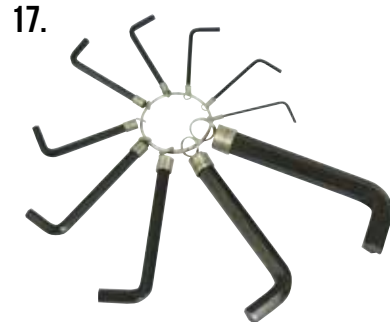

16.

17.

9. DELUXE TORX KEY SET

- High quality Torx keys; sizes T10 to T50
- In handy wall mountable rack

Description	Order Code	RRP	RRP
Deluxe Torx key set	TLSSET14	£39.99	€47.99

10. DELUXE HEX KEY SET

- High quality Hex keys; sizes 2mm to 10mm
- In handy wall mountable rack