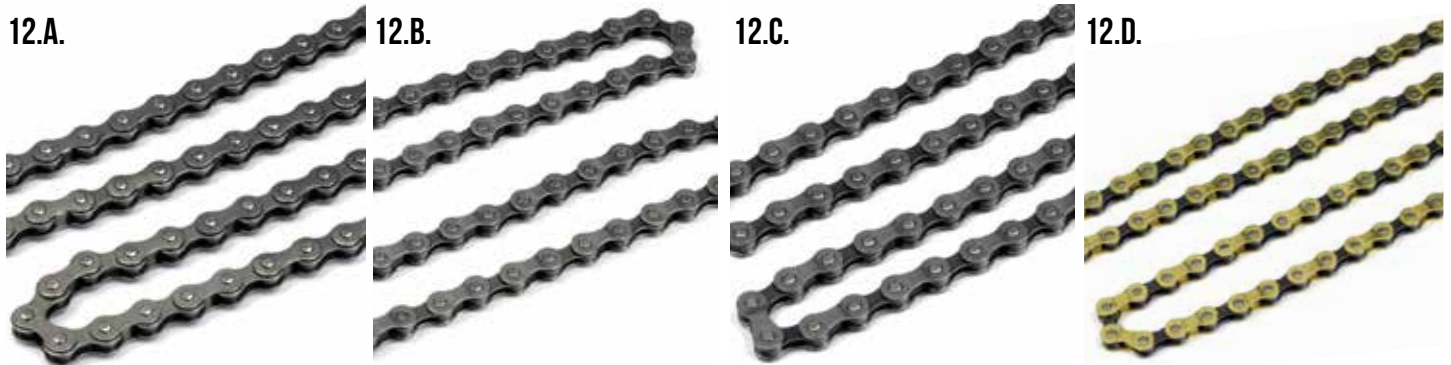

KEIRIN QUICK RELEASE SKEWERS

CRO-MO AXLE

TITANIUM AXLE

TRIPLE-S CHAINS

Triple-S chains have been developed with the input and support over many years of professional race teams in World MX and British Superbike championships. Ongoing and rigorous testing of cycle drive chain on the team's training cycles gives Triple-S the race and endurance proven knowledge to deliver a superb range of chains.