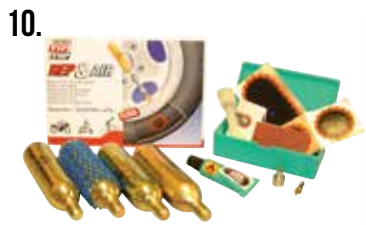

ZERO12 TOOLS

1. ZERO12 16-IN-1 MINI TOOL

- Ultimate trail or roadside repair kit
- 16 tools inc; Allen keys, Torx keys, chain tool

<i>Description</i>	<i>Order Code</i>	<i>RRP</i>	
16-in-1 tool	WKS0026	£16.99	€20.39

2. ZERO12 5-IN-1 MINI TOOL

- Minimalist repair kit
- Fit majority of bike parts
- 5 tools inc; 4-8mm Allen keys & Ph1 screwdriver

<i>Description</i>	<i>Order Code</i>	<i>RRP</i>	
5-in-1 tool	WKS0027	£12.99	€15.59

3. ZERO12 9-IN-1 MINI TOOL

- Comprehensive tool
- Fix majority of problems
- 9 tools inc; 2-8mm Allen keys & 2 screwdrivers

<i>Description</i>	<i>Order Code</i>	<i>RRP</i>	
9-in-1 tool	WKS0028	£9.99	€11.99

4. ZERO12 10-IN-1 MINI TOOL

- Comprehensive tool
- Right tools for most issues
- 10 tools inc; 2-8mm keys, 2 screw, Torx25

<i>Description</i>	<i>Order Code</i>	<i>RRP</i>	
10-in-1 tool	WKS0029	£12.99	€15.59

5. ZERO12 19-IN-1 MINI TOOL

- Every tool you should need while out riding
- 19 tools inc; Hex/Torx keys, chain tool, tyre levers

<i>Description</i>	<i>Order Code</i>	<i>RRP</i>	
19-in-1 tool	WKS0030	£16.99	€20.39

6. ZERO12 24-IN-1 VIRTUAL MOBILE WORKSHOP

- Virtual mobile workshop
- In hard carry case
- 24 tools for Hex/Torx, spoke, puncture, chain...

<i>Description</i>	<i>Order Code</i>	<i>RRP</i>	
24-in-1 tool	WKS0031	£29.99	€35.99

7. ZERO12 PLASTIC TYRE LEVERS

- Lightweight nylon levers
- Spoke hook for easy use
- Lock together for storage
- Set of three

<i>Description</i>	<i>Order Code</i>	<i>RRP</i>	
3x plastic levers	WKS0006	£1.99	€2.39

8. ZERO12 STEEL CORE TYRE LEVERS

- Nylon levers with steel core for extra strength
- Spoke hook for easy use
- Set of three

<i>Description</i>	<i>Order Code</i>	<i>RRP</i>	
3x steel core levers	WKS0007	£4.99	€5.99

9. ZERO12 STEEL TYRE LEVERS

- Steel levers for the traditionalist
- Spoke hook for easy use
- Set of three

<i>Description</i>	<i>Order Code</i>	<i>RRP</i>	
3x steel levers	WKS0005	£2.99	€3.59

10. REMA TIP TOP CO2 REPAIR KIT

- Quick inflation after a puncture
- Inc: patches, glue & 4x CO2

<i>Description</i>	<i>Order Code</i>	<i>RRP</i>	
Repair Kit	REM002	£29.99	€35.99

11. ZERO12 VULCANIZING PATCH KIT

- Glueless patch repair kit
- Pack of 12 patches

<i>Description</i>	<i>Order Code</i>	<i>RRP</i>	
12x Patches	WKS0002	£2.99	€3.59

12. ZERO12 GLUELESS REPAIR KIT

- Glueless patch kit with levers
- Inc: 6 patches and buffer

<i>Description</i>	<i>Order Code</i>	<i>RRP</i>	
6x Patches	WKS0003	£3.49	€4.19

13. ZERO12 GLUED PATCH REPAIR KIT

- Glue-on patch kit with levers
- Inc: 6 patches, glue & buffer

<i>Description</i>	<i>Order Code</i>	<i>RRP</i>	
6x Patches	WKS0004	£3.99	€4.79