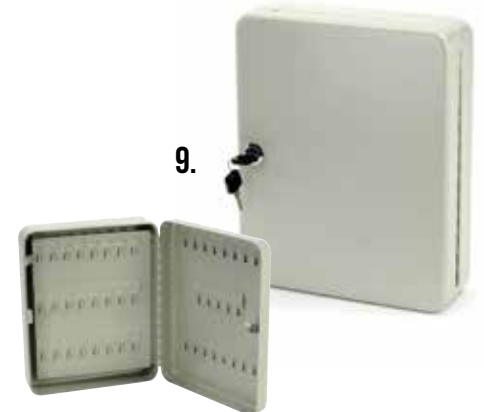

5. TOOL CHEST AND CABINET

- Combination tool chest & cabinet with large capacity & multi drawers
- Tool chest can be placed in storage compartment
- 616 x 330 x 1070mm

Description: Tool chest
 Order Code: TLSCAB03
 RRP: £109.99 €131.99