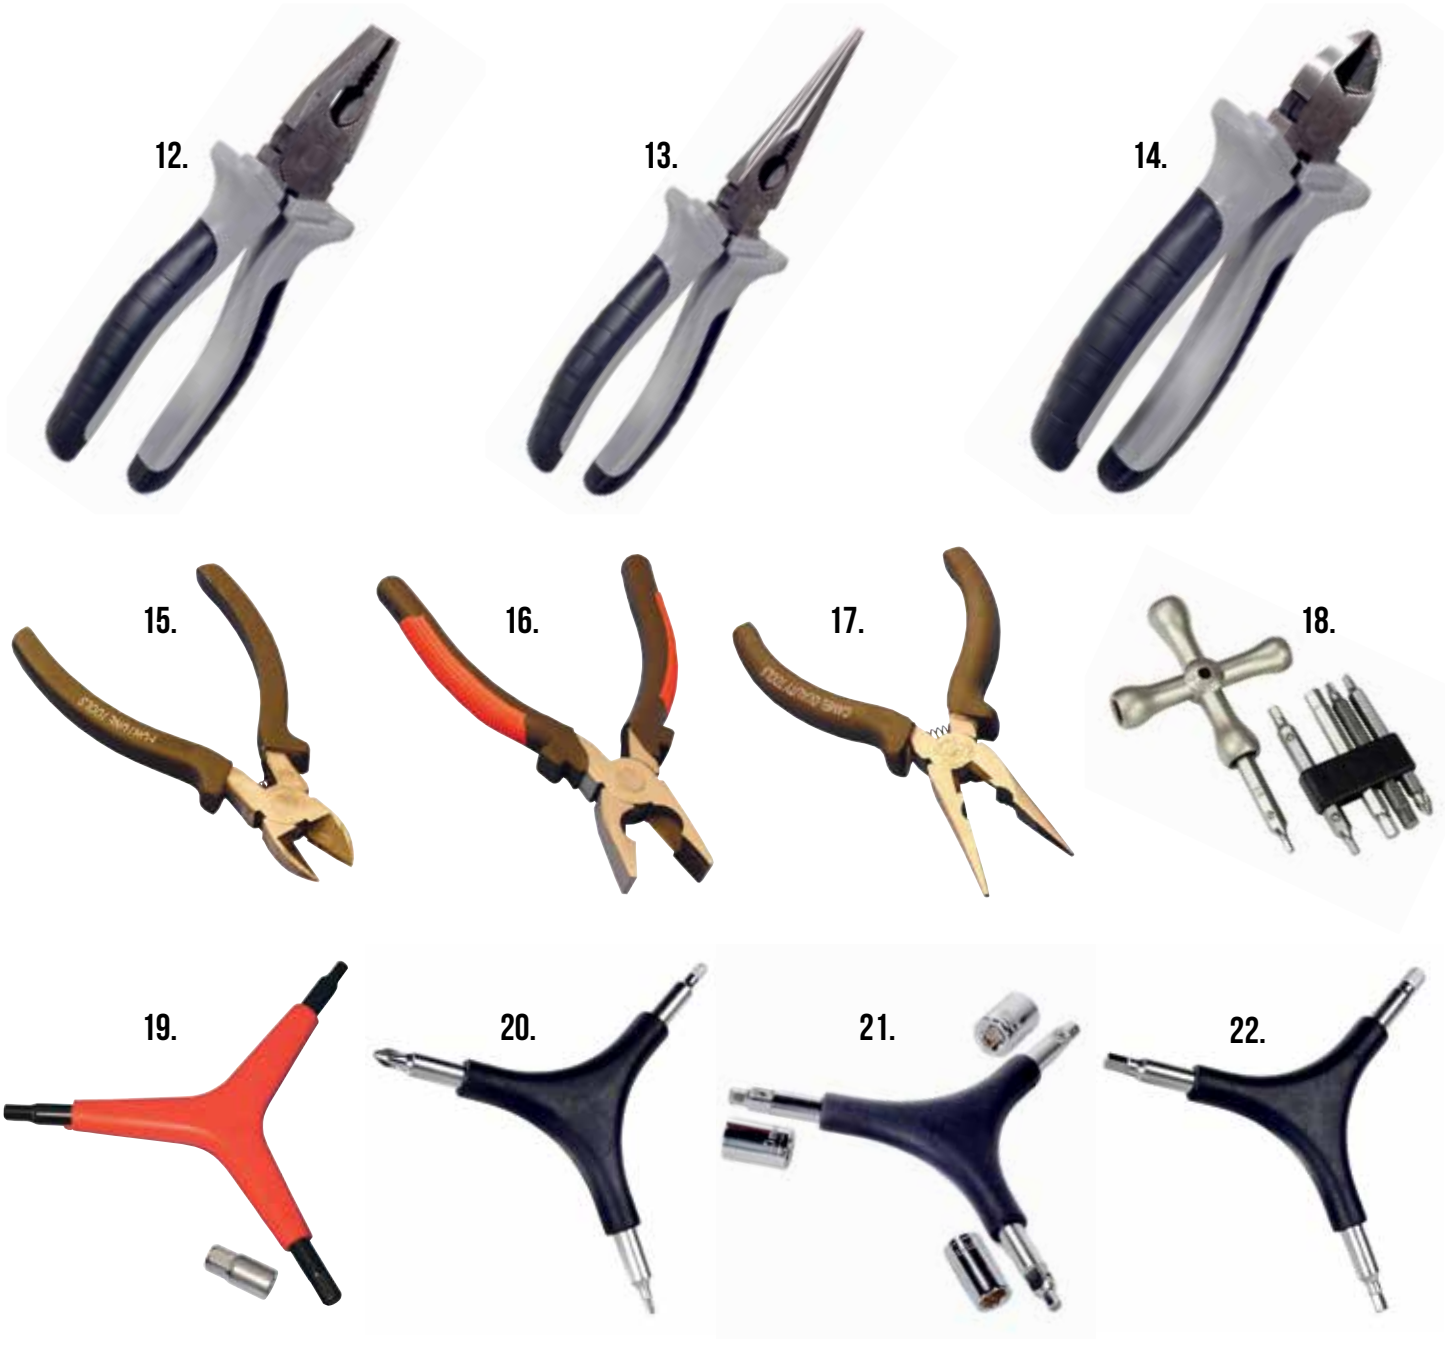

ZERO12 TOOLS

12. ZERO12 7" COMBINATION PLIERS

- 7" pliers for gripping and cutting
- Chrome Vanadium steel
- Contoured handles

Colour: Black / Grey
Order Code: WKS0035
RRP: £14.99 €17.99

13. ZERO12 8" LONG NOSE PLIERS

- 8" pliers for gripping smaller items
- Heat treated steel
- Contoured handles

Colour: Black / Grey
Order Code: WKS0036
RRP: £14.99 €17.99

14. ZERO12 6" DIAGONAL CUTTING NIPPERS

- 6" diagonal cutters
- Workshop quality
- Contoured handles for comfort and control

Colour: Black / Grey
Order Code: WKS0016
RRP: £14.99 €17.99

15. 6" DIAGONAL CUTTING PLIERS

- 6" diagonal cutters
- Workshop quality
- Rubberised grip

Colour: Black
Order Code: TLSPLI03
RRP: £3.99 €4.79

16. 8" HEAVY DUTY PLIERS

- Ideal for gripping and cutting
- Workshop quality
- Rubberised grips

Colour: Red / Black
Order Code: TLSPLI04
RRP: £3.99 €4.79

17. 6" LONG NOSE PLIERS

- Cutting & gripping smaller items
- Contoured handles

Colour: Black
Order Code: TLSPLI05
RRP: £3.99 €4.79

18. CROSS KEY WRENCH AND BITS

- Various Hex keys and Torx25
- Good leverage in compact tool

Colour: Black
Order Code: WKS0126
RRP: £17.99 €21.59

19. Y-WRENCH ALLEN HEAD

- 4, 5, 6 and 8mm allen keys in one
- Rubberised section for grip

Colour: Red / Black
Order Code: YWRALL01
RRP: £3.99 €4.79

20. ZERO12 Y-KEY HEX WRENCH

- Three common tools in one
- Rubberised section for grip

Colour: Black / Silver
Order Code: WKS0022
RRP: £5.99 €7.19

21. ZERO12 Y-WRENCH HEX SOCKETS

- 3 hex wrenches & 3 hex sockets
- 4/5/6mm Hex
- 8/10/12mm sockets

Colour: Black / Silver
Order Code: WKS0023
RRP: £5.99 €7.19

22. ZERO12 Y-KEY HEX WRENCH

- Three common tools in one
- 4/5/6mm hex keys
- Rubberised grip

Colour: Black / Silver
Order Code: WKS0021
RRP: £5.99 €7.19