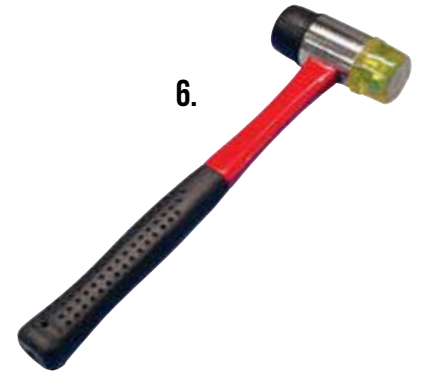

TOOLS

1.

2.

3.

4.

5.

6.

7.

8.

As well as our wide range of tools, don't forget to take a look at our range of work stands and tune up solutions on pages 84 and 85

1. DELUXE T-BAR SOCKET SPANNERS

- Superior T-Bars with rubber grip handles
- Sold singly in sizes 8mm to 19mm

Description	Order Codes	RRP (Each)
8mm Socket	TBS08	£6.99 €8.39
10mm Socket	TBS10	
11mm Socket	TBS11	
12mm Socket	TBS12	
13mm Socket	TBS13	
14mm Socket	TBS14	
17mm Socket	TBS17	
19mm Socket	TBS19	

2. T-BAR SOCKET SPANNERS

- T-Bar socket spanners
- Long for easy access
- Sold singly in sizes 8mm to 19mm

Description	Order Codes	RRP (Each)
8mm Socket	TSP08	£3.99 €4.79
10mm Socket	TSP10	
11mm Socket	TSP11	
12mm Socket	TSP12	
13mm Socket	TSP13	
14mm Socket	TSP14	
17mm Socket	TSP17	
19mm Socket	TSP19	

3. Y-BAR SOCKET SPANNERS

- Y-Bar sockets with three sizes per piece
- Quick tool selection
- Sold singly; 8 to 19mm

Description	Order Codes	RRP (Each)
8, 10, 12mm	YSP08	£4.99 €5.99
9, 11, 13mm	YSP02	
12, 14, 17mm	YSP04	
14, 17, 19mm	YSP06	

4. COMBINATION WRENCH SET

- 17pc premium quality metric wrench set
- Each has one open & one ring end; 6-22mm

Description	Order Code	RRP
Wrenches	TLSSET16	£39.99 €47.99

7. MICRO TIEDOWN STRAPS (PAIR)

- Webbing 2.5m x 25mm
- Auto-lock buckle
- Ideal for strapping bikes in storage

Description	Order Code	RRP
Micro tiedowns	TIE2MIC	£6.99 €8.39

5. 5pc RATCHET SPANNER SET

- Ratchet spanners with reverse action feature
- Includes 8mm to 21mm sizes

Description	Order Code	RRP
5pc spanners	SPARTC01	£19.99 €23.99

8. TIEDOWN STRAPS

- Safely secure bikes in transit or storage
- Ratchet; 5m x 25mm
- Autolock; 1.8m x 25mm

Description	Order Cod	RRP
2pcs Ratchet, blue	TIE2RAT	£13.99 €16.79
4pcs Ratchet, blue	TIE4RAT	£25.99 €31.19
2pcs Autolock, red	TIE2AUTO	£11.99 €14.39
4pcs Autolock, red	TIE4AUTO	£21.99 €26.39