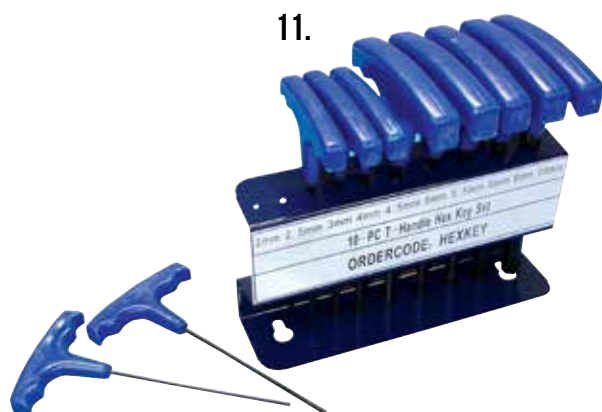

TOOLS

11.

9. DELUXE TORX KEY SET

- High quality Torx keys; sizes T10 to T50
- In handy wall mountable rack

Description	Order Code	RRP	RRP
Deluxe Torx key set	TLSSET14	£39.99	€47.99

10. DELUXE HEX KEY SET

- High quality Hex keys; sizes 2mm to 10mm
- In handy wall mountable rack

Description	Order Code	RRP	RRP
Deluxe Hex key set	TLSSET12	£39.99	€47.99

11. 10PC HEX KEY SET WITH STORAGE

- Set of ten hex keys; sizes 2mm to 10mm
- T-handle for easy use
- In handy storage rack

Description	Order Code	RRP	RRP
Hex key set	HEXKEY	£21.99	€26.39

12. 3PC MAGNETIC TOOL HOLDER SET

- Ideal for keeping tools handy and tidy
- Set includes 8", 12" and 18" lengths

Description	Order Code	RRP	RRP
Magnetic tool holder	TLSMAG05	£10.99	€13.19

13. WALL-MOUNT TOOL HOLDER

- Features 20 plastic hanging loops for tools
- Keep tools in order
- Pre-drilled for mounting

Description	Order Code	RRP	RRP
Wall-mount holder	TLSHLD12	£10.99	€13.19

14. MAGNETIC WORKSHOP BOWL

- Magnets in bowl keep bolts safe and tidy
- A must for the home mechanic

Description	Order Code	RRP	RRP
Magnetic bowl	TLSMAG01	£5.99	€7.19

15. ZERO12 BALL ENDED HEX SET

- Ball ended allows for easy angled use
- Workshop quality
- Inc: 1.5mm to 10mm

Description	Order Code	RRP	RRP
Ball ended keys	WKS0038	£11.99	€14.39

16. 9 PIECE BALL END ALLEN KEY SET

- Ball ended keys makes angled use easier
- Ideal in confined spaces
- Inc: 1.5 to 10mm keys

Description	Order Code	RRP	RRP
9pc ball ended keys	ALLBALL	£9.99	€11.99

17. 10 PIECE ALLEN KEY SET

- Allen key set mounted on ring
- Includes 1.5mm to 10mm sizes

Description	Order Code	RRP	RRP
10pc Allen key set	ALLKEY	£5.99	€7.19