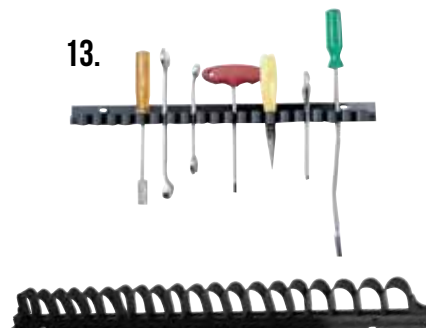

TOOLS

13.

9. DELUXE TORX KEY SET

- High quality Torx keys; sizes T10 to T50
- In handy wall mountable rack

Description	Order Code	RRP	RRP
Deluxe Torx key set	TLSSET14	£39.99	€47.99

10. DELUXE HEX KEY SET

- High quality Hex keys; sizes 2mm to 10mm
- In handy wall mountable rack

Description	Order Code	RRP	RRP
Deluxe Hex key set	TLSSET12	£39.99	€47.99

11. 10PC HEX KEY SET WITH STORAGE

- Set of ten hex keys; sizes 2mm to 10mm
- T-handle for easy use
- In handy storage rack

Description	Order Code	RRP	RRP
Hex key set	HEXKEY	£21.99	€26.39

12. 3PC MAGNETIC TOOL HOLDER SET

- Ideal for keeping tools handy and tidy
- Set includes 8", 12" and 18" lengths

Description	Order Code	RRP	RRP
Magnetic tool holder	TLSMAG05	£10.99	€13.19

13. WALL-MOUNT TOOL HOLDER

- Features 20 plastic hanging loops for tools
- Keep tools in order
- Pre-drilled for mounting

Description	Order Code	RRP	RRP
Wall-mount holder	TLSHLD12	£10.99	€13.19

14. MAGNETIC WORKSHOP BOWL

- Magnets in bowl keep bolts safe and tidy
- A must for the home mechanic

Description	Order Code	RRP	RRP
Magnetic bowl	TLSMAG01	£5.99	€7.19

15. ZERO12 BALL ENDED HEX SET

- Ball ended allows for easy angled use
- Workshop quality
- Inc: 1.5mm to 10mm

Description	Order Code	RRP	RRP
Ball ended keys	WKS0038	£11.99	€14.39

16. 9 PIECE BALL END ALLEN KEY SET

- Ball ended keys makes angled use easier
- Ideal in confined spaces
- Inc: 1.5 to 10mm keys

Description	Order Code	RRP	RRP
9pc ball ended keys	ALLBALL	£9.99	€11.99

17. 10 PIECE ALLEN KEY SET

- Allen key set mounted on ring
- Includes 1.5mm to 10mm sizes

Description	Order Code	RRP	RRP
10pc Allen key set	ALLKEY	£5.99	€7.19