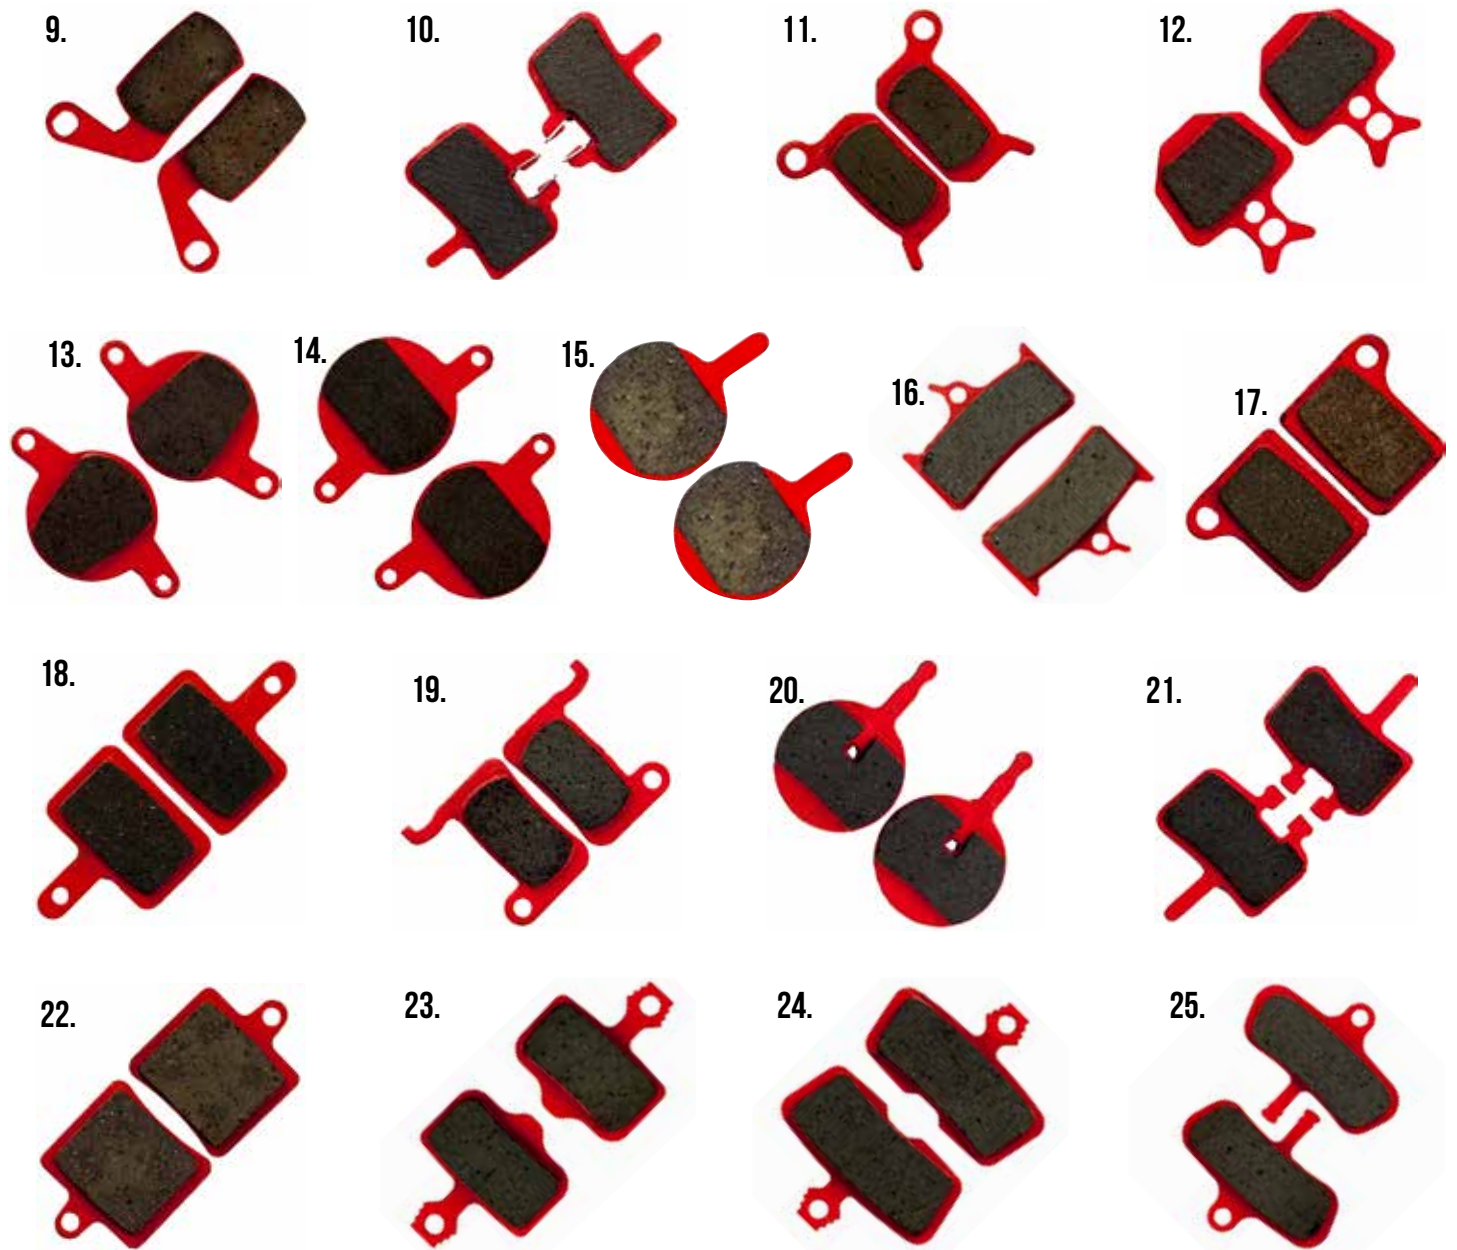

GIGAPOWER DISC BRAKE PADS

GIGAPOWER DISC BRAKE PADS

Non-squeal braking performance - guaranteed!

Stop safely, even with greasy rotors. **Gigapower** use a special Carbon fibre compound, that gives superb braking performance, with no squeal - backed up by their money back guarantee!

This environmentally safe organic compound prevents heat build up within the pads, which removes brake fade through pad overheating.

The special compound also eliminates any changes of property status, so best performance is always delivered. The compound also contains no metal elements, so rotor life is extended.

For safety and best performance, it is highly recommended to replace any old or damaged rotors when changing pads.

RRP (All Models) £12.99 €15.59

Item No. Disc Pad Compatibility

9.	Magura Marta	GIG0011
10.	Hayes and Promax	GIG0012
11.	Formula B4	GIG0013
12.	Formula Oro	GIG0014
13.	Magura Clara Louise	GIG0015
14.	Magura Julie	GIG0016
15.	Magura Louise Clara 2K	GIG0017
16.	Shimano XT M755, HOPE Mono 4	GIG0020
17.	Shimano Deore M555 Nexave Hydraulic	GIG0021
18.	Shimano Deore M52, M515, M475 & Nexave plus Tektro Auriga	GIG0022
19.	Shimano XTR M965, Saint 04-07	GIG0023
20.	Avid BB5	GIG0024
21.	Avid B2, Juicy BB7	GIG0025
22.	Hope	GIG0026
23.	Avid Elixir	GIG0027
24.	Avid Code R	GIG0028
25.	Avid Code	GIG0029

Order Codes