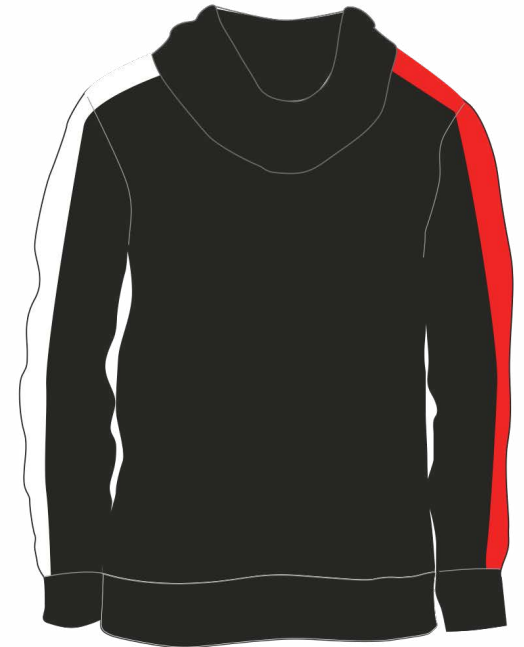

*Man*  
POLO

**16 11201**  
100% cotton  
size: S - XXL

OFFICIAL RACING  
APPAREL  
**FP**

*Man*  
HOODIE

**16 21202**  
100% cotton  
size: S - XXL

OFFICIAL RACING  
APPAREL  
**FP**

*Man*  
HOODIE

**16 21201**  
100% cotton  
size: S - XXL