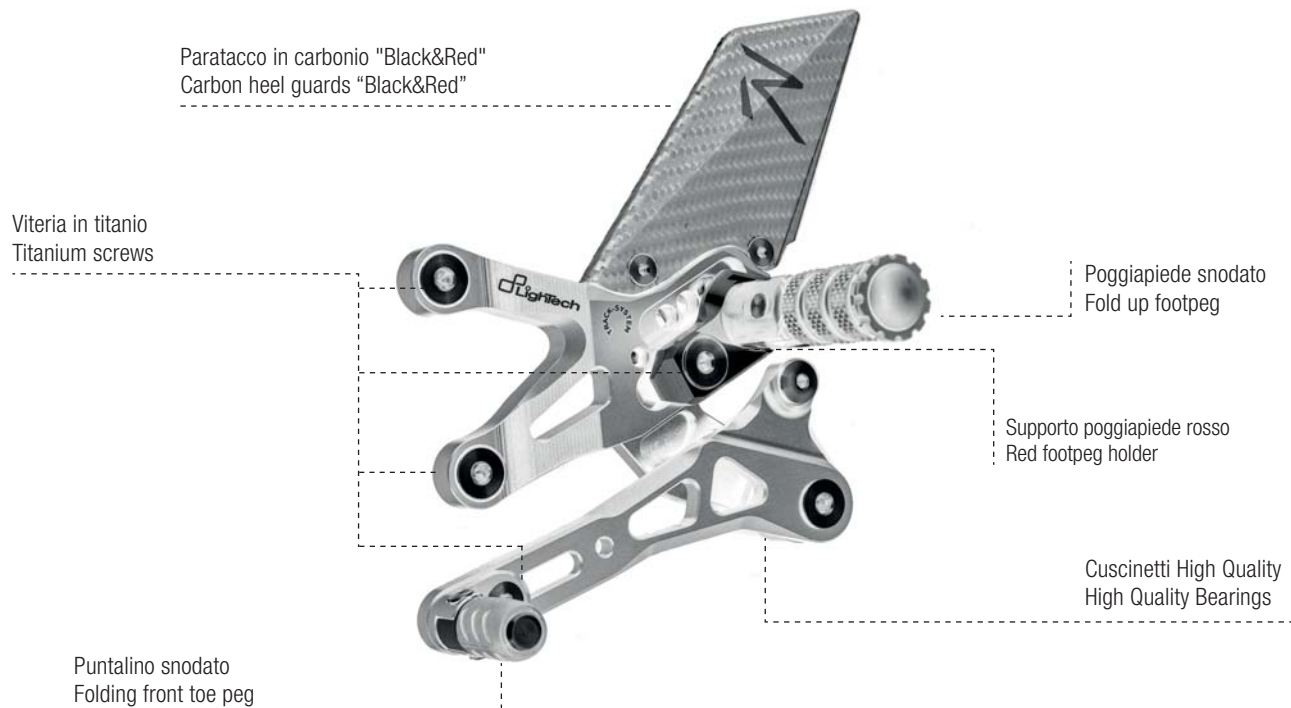

Adjustable rear sets

Pedane regolabili "R version"

"R version" Adjustable Rear Sets

KBA 90967

KBA 90967

Pedane regolabili

Adjustable rear sets

APRILIA