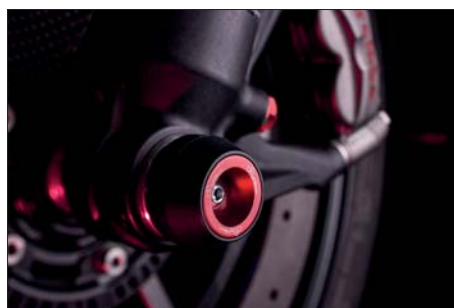

KIT - KLEV022J

SPE113NER

ARDU101ROS

TF12NER

DUCATI STREETFIGHTER

TR10ROS

FBC18ROS

FFC07ROS