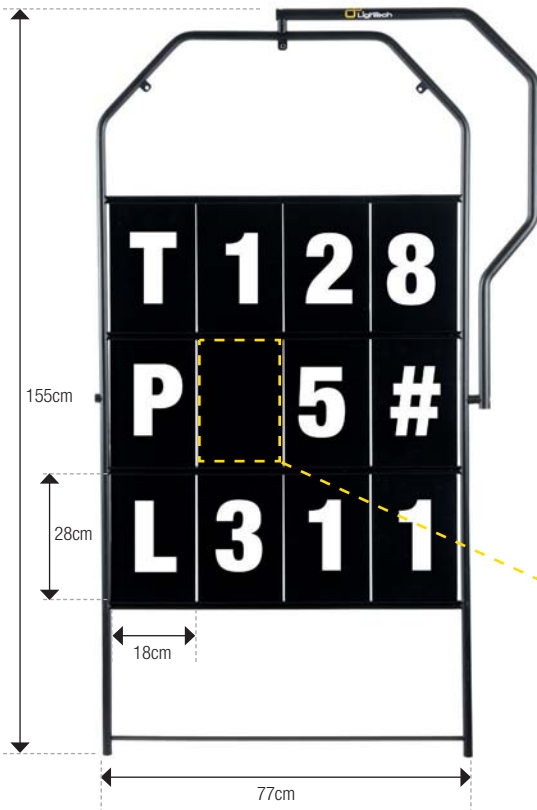

kg 4,0

modello - model

codice - code

€

Pitboard in acciaio inox
Stainless steel pitboard

TTG001

315,00

completa di 50 tabelle senza lettere e cifre
with 50 tables without letters and numbers