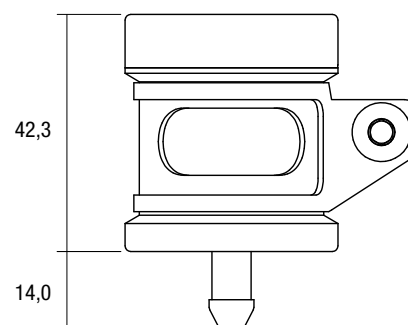

nero black

codice-code: OBT003 € 31,00

Supporto per OBT001 / Holder for OBT001

NEW COLOR

cm³ 16

codice-code: OBT002 € 55,00

Coperchi pompe freno e frizione

Clutch/brake pump reservoir covers