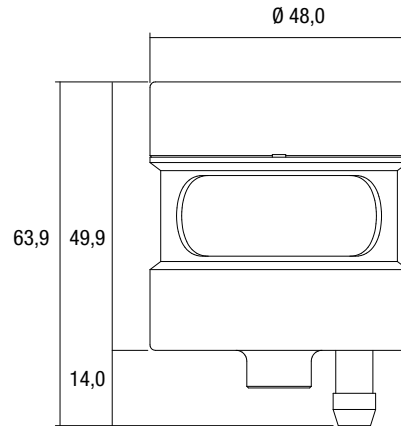

Serbatoio olio freno e frizione

Fluid tank for brake and clutch

NEW

NEW COLOR

cm³ 31

codice-code: OBT001 € 45,00

ONLY FOR OBT001

nero black

codice-code: OBT003 € 31,00

Supporto per OBT001 / Holder for OBT001

NEW COLOR

cm³ 16

codice-code: OBT002 € 55,00