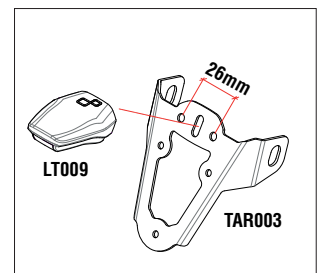

HOMOLOGATED

E 4

codice-code: PTLA2

€ 25,00