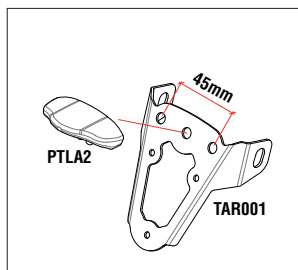

PHYTON

NEW

Red led for Position Stop

Fanalino targa - License plate light

PATENTED DESIGN®

PHYTON
100% made in Italy

NEW

HOMOLOGATED

cobalto, nero, rosso, bianco
cobalt, black, red, white

codice-code: LTO09NER

€ 29,50

HOMOLOGATED

E 4

codice-code: PTLA2

€ 25,00