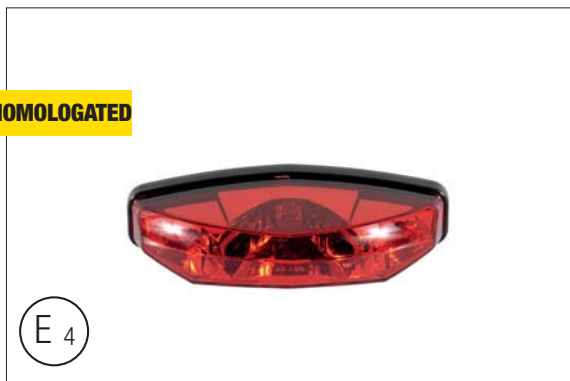

€ 41,50

con copri faro - with cover

HOMOLOGATED

codice-code: LT003

€ 32,00

senza copri faro - without cover

HOMOLOGATED

E 4