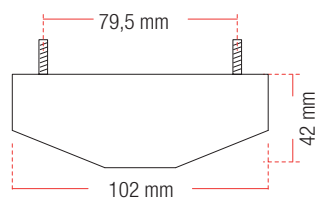

Fanalino targa - License plate light

HOMOLOGATED

codice-code: LT002

€ 41,50

con copri faro - with cover

HOMOLOGATED

codice-code: LT003

€ 32,00

senza copri faro - without cover

HOMOLOGATED

E 4

codice-code: LT004

€ 35,00

HOMOLOGATED

E 4

codice-code: LT005

€ 44,50

con supporto - with holder

HOMOLOGATED

E 4

codice-code: LT007

€ 35,00

HOMOLOGATED

E 4

codice-code: LT008

€ 44,50

con supporto - with holder