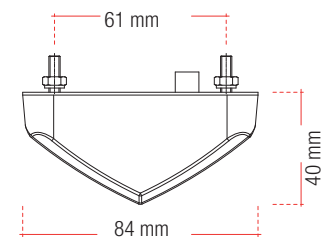

Fanalino targa - License plate light

HOMOLOGATED

codice-code: LT002

€ 41,50

con copri faro - with cover

HOMOLOGATED

codice-code: LT003

€ 32,00

senza copri faro - without cover

HOMOLOGATED

E 4

codice-code: LT004

€ 35,00

HOMOLOGATED

E 4

codice-code: LT005

€ 44,50

con supporto - with holder

HOMOLOGATED

E 4

codice-code: LT007

€ 35,00

HOMOLOGATED

E 4

codice-code: LT008

€ 44,50

con supporto - with holder