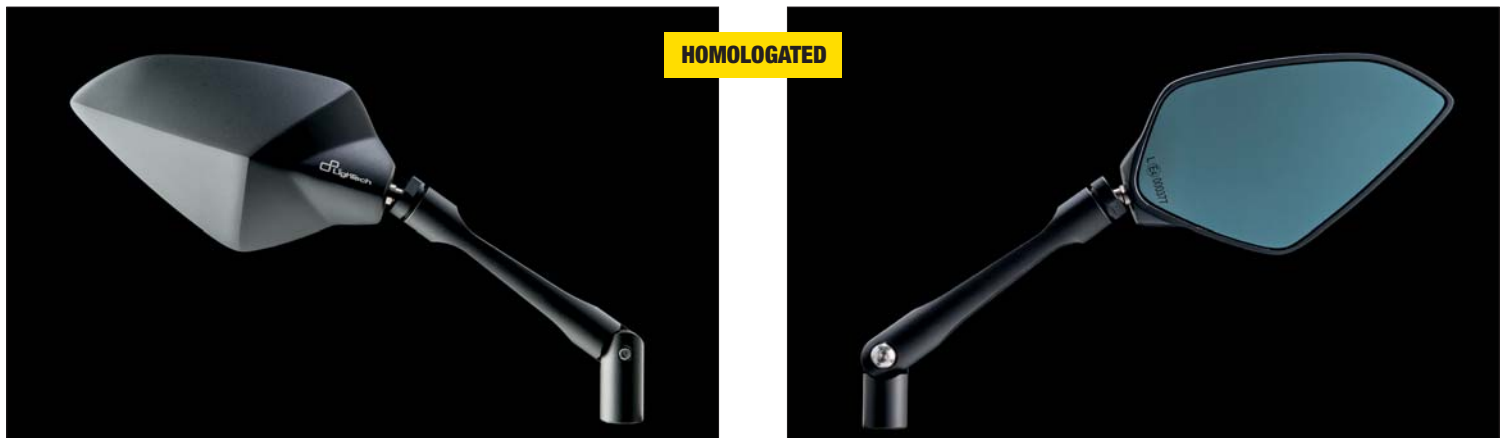

Colori disponibili: nero. Available colours: black.

articolo - article	colore - color	codice - code	€
			a coppia - for pair
Coppia specchi alluminio (filetto 2xM10x1,25 R + 1xM10x1,25 L) Aluminium mirrors couple (thread 2xM10x1,25 R + 1xM10x1,25 L)	nero-black	SPEAL023NER	144,00
Coppia specchi alluminio (filetto M 8 x 1,25 dx + sx) Aluminium mirrors couple (thread M 8 x 1,25 dx + sx)	nero-black	SPEAL023DNER	144,00