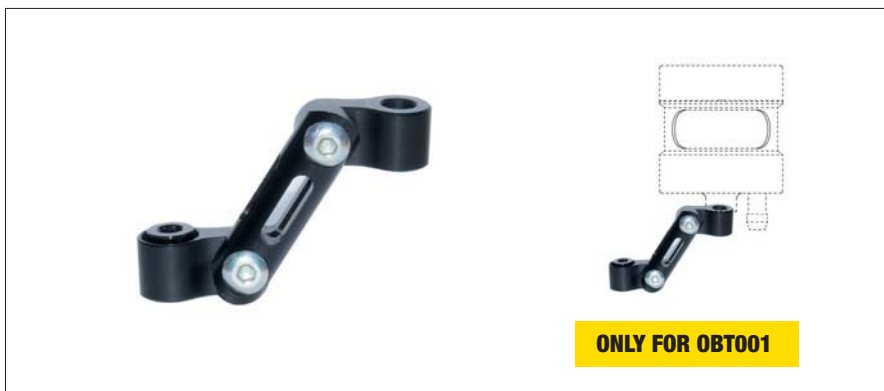

codice-code: OBT001 € 45,00

ONLY FOR OBT001

nero black

codice-code: OBT003 € 31,00

Supporto per OBT001 / Holder for OBT001

NEW COLOR