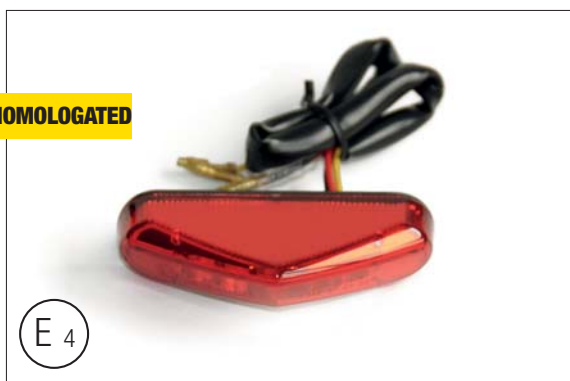

codice-code: LT004

€ 35,00

HOMOLOGATED

E 4

codice-code: LT005

€ 44,50

con supporto - with holder

HOMOLOGATED