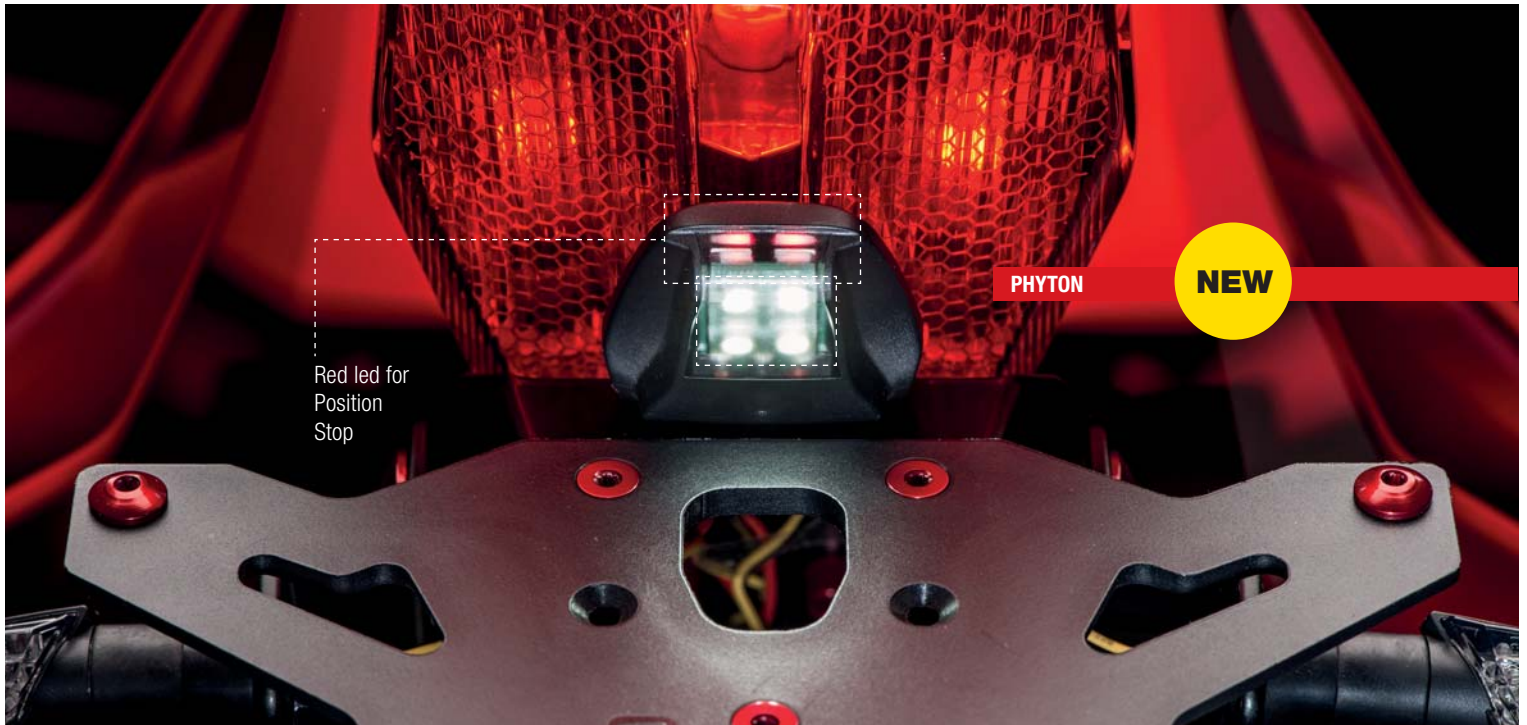

PHYTON

NEW

Red led for Position Stop

Fanalino targa - License plate light

PATENTED DESIGN®

PHYTON
100% made in Italy

NEW