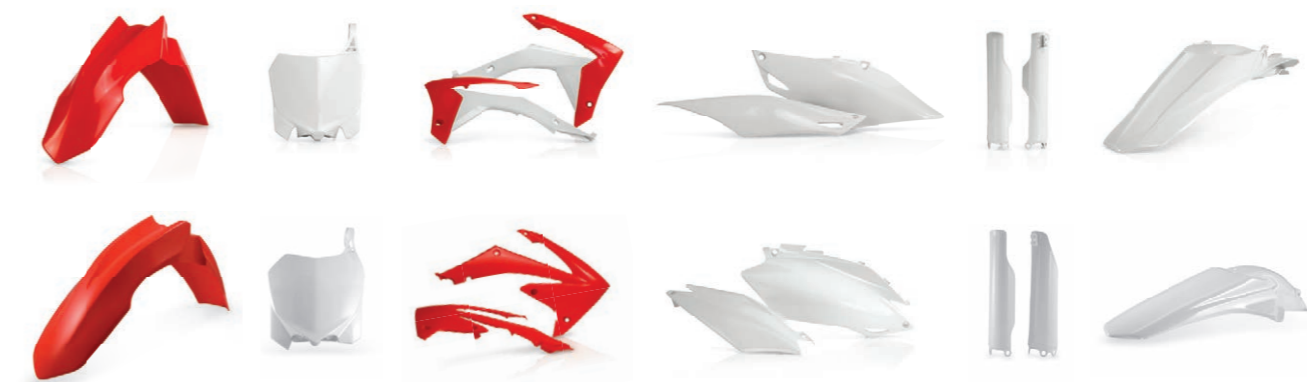

FULL KIT HONDA

MODEL	YEAR	COLOR	CODE	
CRF 250	2010	RED	0013979.110	€. 149,95
	2010	BLACK	0013979.090	€. 149,95
	2010	WHITE	0013979.030	€. 149,95
	2010	REPLICA	0013979.553	€. 149,95
	11/13	BLACK	0015707.090	€. 149,95
	11/13	WHITE	0015707.030	€. 149,95
	11/13	REPLICA	0015707.553	€. 149,95
	14/16	BLACK	0016900.090	€. 149,95
	14/16	WHITE	0016900.030	€. 149,95
	14/16	REPLICA •	0016900.553	€. 149,95

MODEL	YEAR	COLOR	CODE	
CRF 450	09/10	RED	0013979.110	€. 149,95
	09/10	BLACK	0013979.090	€. 149,95
	09/10	WHITE	0013979.030	€. 149,95
	09/10	REPLICA	0013979.553	€. 149,95
	11/12	BLACK	0015707.090	€. 149,95
	11/12	WHITE	0015707.030	€. 149,95
	11/12	REPLICA	0015707.553	€. 149,95
	13/16	BLACK	0016900.090	€. 149,95
	13/16	WHITE	0016900.030	€. 149,95
	13/16	REPLICA •	0016900.553	€. 149,95

• ORIGINAL COLOR 2016