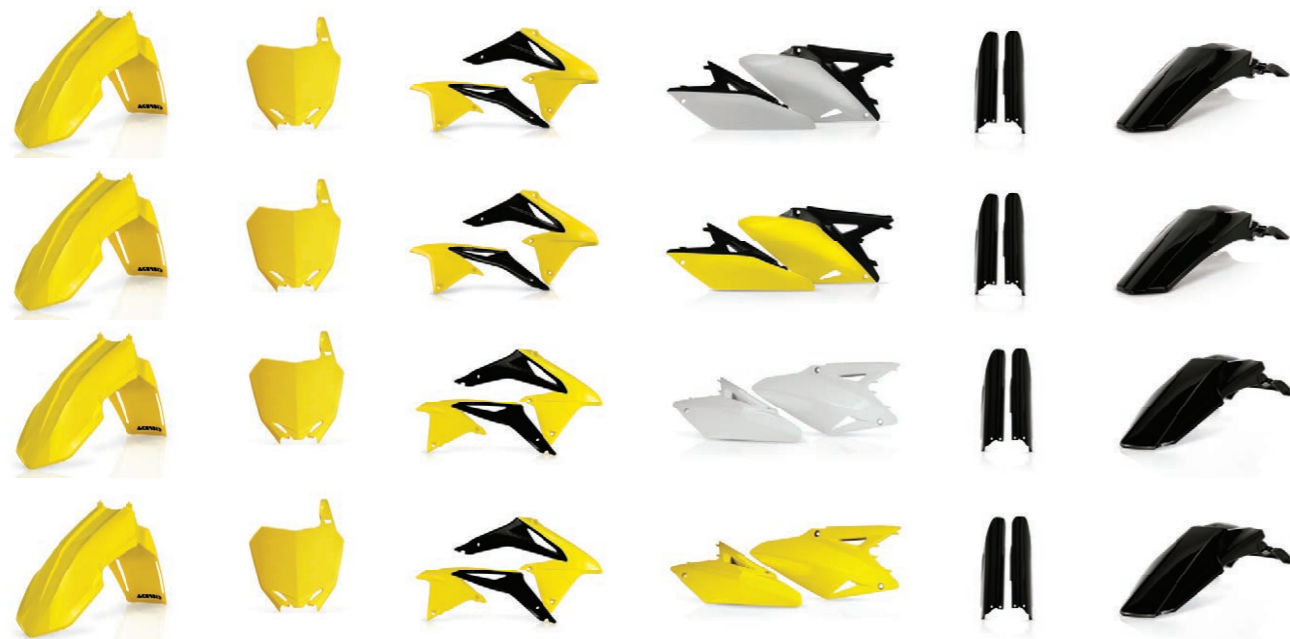

FULL KIT SUZUKI

MODEL	YEAR	COLOR	CODE	
RM-Z 250	10/16	REPLICA	0013984.553.	€. 149,95
	10/16	REPLICA 11	0013984.553.011	€. 149,95
	10/16	REPLICA 13	0013984.553.013	€. 149,95
	10/16	REPLICA 14 •	0013984.553.014	€. 149,95
	10/16	FLUO YELL.	0013984.061	€. 149,95

MODEL	YEAR	COLOR	CODE	
RM-Z 450	08/16	REPLICA	0013982.553.	€. 149,95
	08/16	REPLICA 11	0013982.553.011	€. 149,95
	08/16	REPLICA 13	0013982.553.013	€. 149,95
	08/16	REPLICA 14 •	0013982.553.014	€. 149,95
	08/16	FLUO YELL.	0013982.061	€. 149,95
	08/16	BLACK	0013982.090	€. 149,95

• ORIGINAL COLOR 2016

FULL KIT
model: **RM-Z 250**
year: **2010/2016**
color: **REPLICA 13**
code: **0013984.553.013**

FULL KIT
model: **RM-Z 250**
year: **2010/2016**
color: **REPLICA 14**
code: **0013984.553.014**

FULL KIT
model: **RM-Z 450**
year: **2008/2016**
color: **REPLICA 13**
code: **0013982.553.013**

FULL KIT
model: **RM-Z 450**
year: **2008/2016**
color: **REPLICA 14**
code: **0013982.553.014**

ACERBIS CHAIN SLIDERS SUZUKI

MODEL	YEAR	COLOR	CODE	
RM 125/250	01/08	BLACK	0010064.090	€. 24,95
RM-Z 250	07/09	BLACK	0010064.090	€. 24,95
	10/16	YELLOW	0012217.060	€. 24,95
	10/16	BLACK	0012217.090	€. 24,95

MODEL	YEAR	COLOR	CODE	
RM-Z 450	05/06	BLACK	0010064.090	€. 24,95
	2007	YELLOW	0012217.060	€. 24,95
	2007	BLACK	0012217.090	€. 24,95
	08/09	BLACK	0010064.090	€. 24,95
	10/16	YELLOW	0012217.060	€. 24,95
	10/16	BLACK	0012217.090	€. 24,95

CHAIN GUIDES SUZUKI

MODEL	YEAR	CODE	
RM 125/250	96/98	0005084.030	€. 24,95
	99/11	0005085.090	€. 24,95
RM-Z 250	07/16	0005085.090	€. 24,95
RM-Z 450	05/16	0005085.090	€. 24,95

ALL PRICES INCLUDING VAT // PREZZI AL PUBBLICO IVA INCLUSA

ACERBIS GUIDE/SLIDER KIT SUZUKI

MODEL	YEAR	COLOR	CODE	
RMZ 250	10/16	YELLOW	0021686.060	€. 69,95
	10/16	BLACK	0021686.090	€. 69,95

MODEL	YEAR	COLOR	CODE	
RMZ 450	10/16	YELLOW	0021686.060	€. 69,95
	10/16	BLACK	0021686.090	€. 69,95

ACERBIS CHAIN GUIDES SUZUKI

MODEL	YEAR	COLOR	CODE	
RM 125/250	07/08	WHITE	0017951.030	€. 49,95
	07/08	YELLOW	0017951.060	€. 49,95
	07/08	BLACK	0017951.090	€. 49,95
RM-Z 250	08/16	WHITE	0017951.030	€. 49,95
	08/16	YELLOW	0017951.060	€. 49,95
	08/16	BLACK	0017951.090	€. 49,95

MODEL	YEAR	COLOR	CODE	
RM-Z 450	05/16	WHITE	0017951.030	€. 49,95
	05/16	YELLOW	0017951.060	€. 49,95
	05/16	BLACK	0017951.090	€. 49,95
RMZX	10/16	WHITE	0017951.030	€. 49,95
	10/16	YELLOW	0013802.060	€. 49,95
	10/16	BLACK	0013802.090	€. 49,95

REPLACEMENT INSERTS
€. 24,95