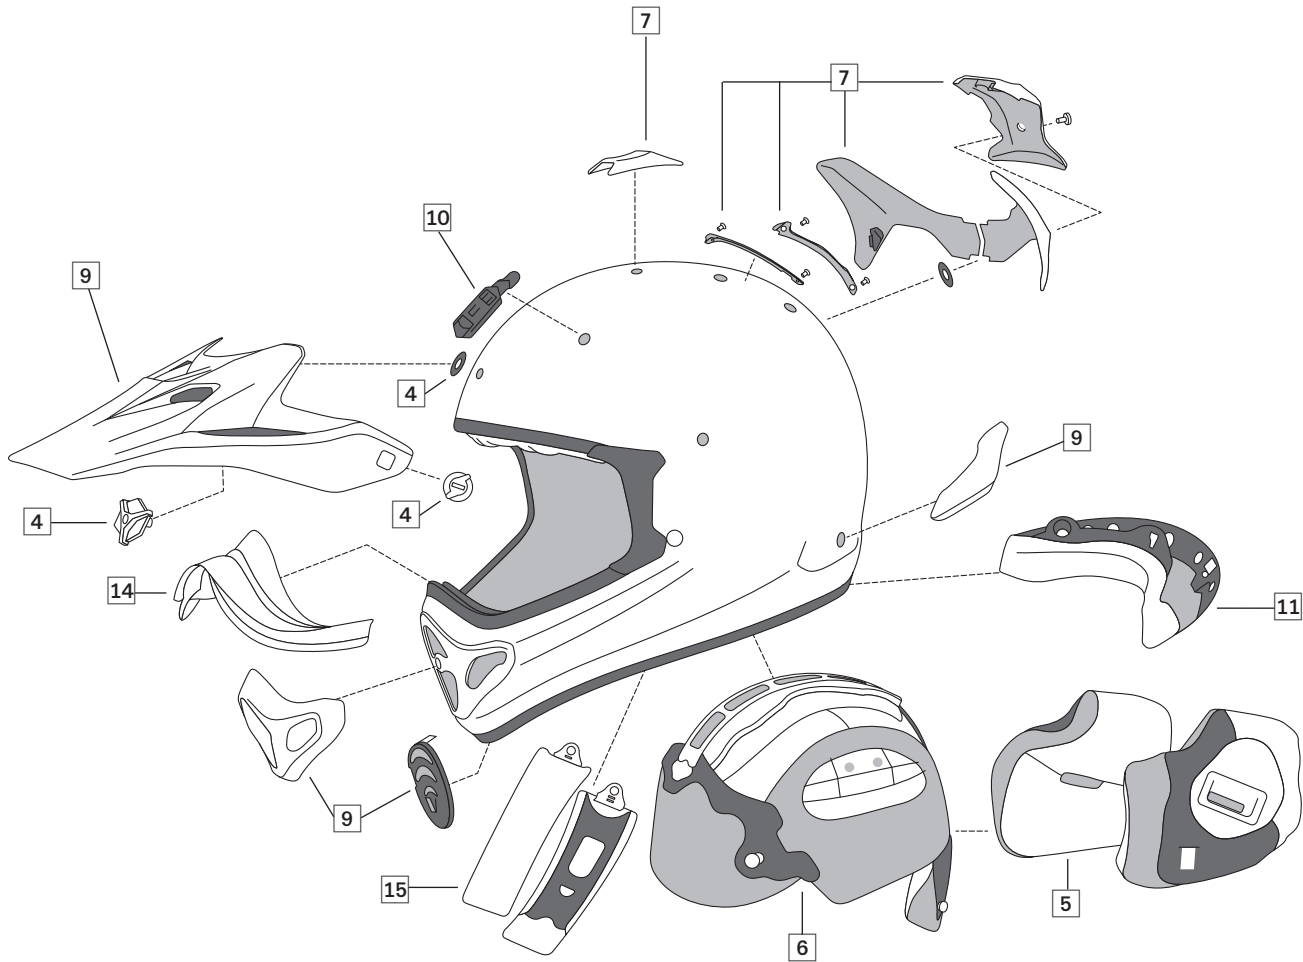

CHAPTER 2

- 4 Screwset
- 5 Cheekpad / Earcup
- 6 Interior
- 7 Rear duct / Center duct / Top duct / Topscoop
- 9 Peak / Side Vent duct
- 10 Ventshutter / Sundowner (Penta)
- 11 Neck roll
- 12 Goggle band snap
- 14 Nose / breath deflector
- 15 Chin strap cover