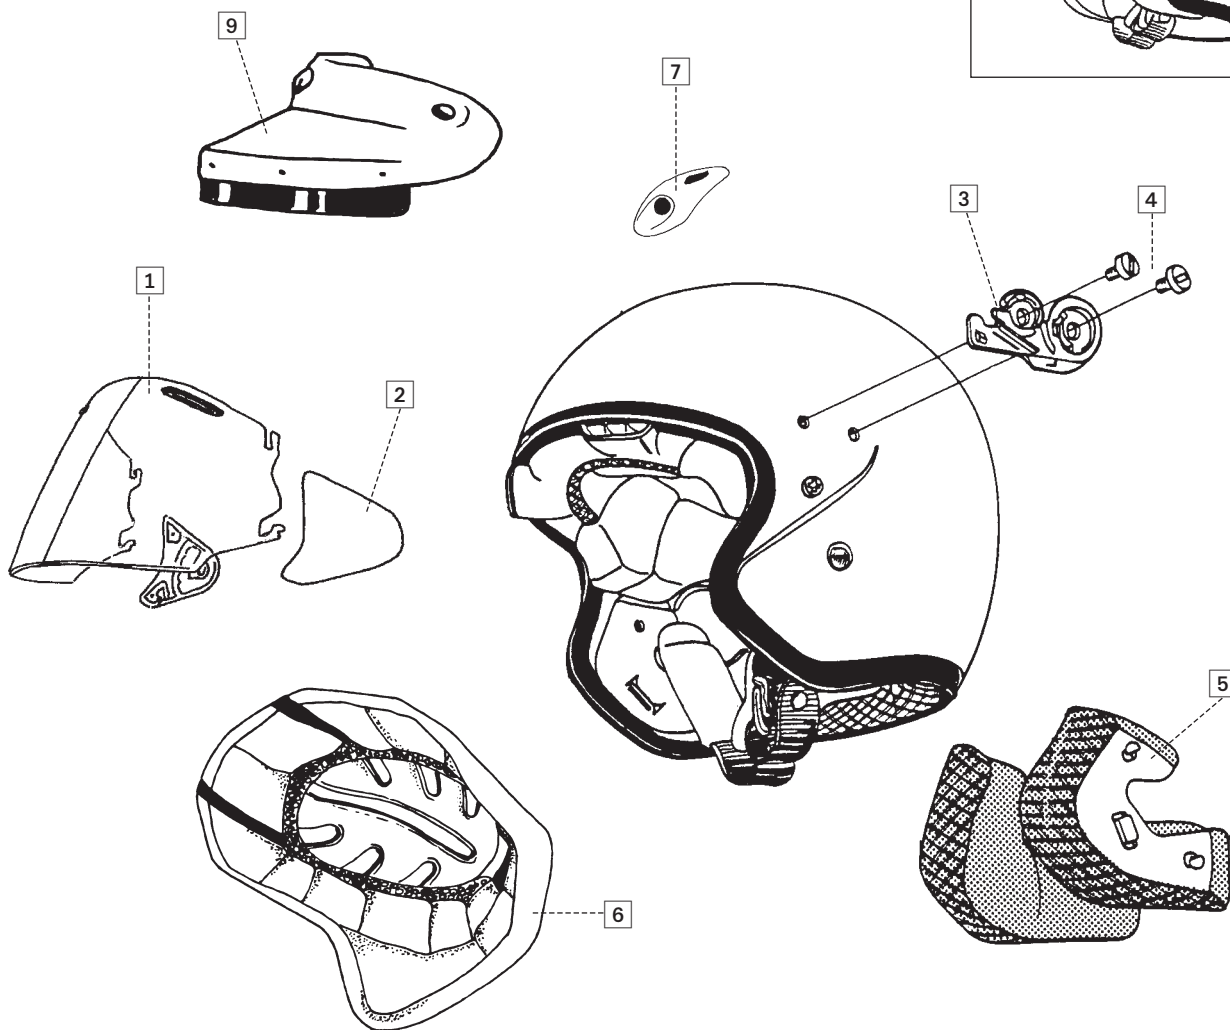

CHAPTER 2

- 1 Visor
- 2 Holderset
- 3 Baseplate
- 4 Screwset
- 5 Earcup
- 6 Interior
- 7 Ventilation ducts
- 9 Peak