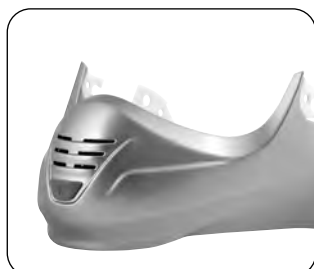

INTERCHANGEABLE CHIN / Mentoniere intercambiabili

KA3L0M07	3LOGY CHIN	MATT WHITE	70,00
KA3L0M06	3LOGY CHIN	SILVER	70,00
KA3L0M05	3LOGY CHIN	BLUE	70,00
KA3L0M04	3LOGY CHIN	WHITE	70,00
KA3L0M03	3LOGY CHIN	BLACK	70,00
KA3L0M02	3LOGY CHIN	MATT BLACK	70,00
KA3L0M01	3LOGY CHIN	BROWN	70,00